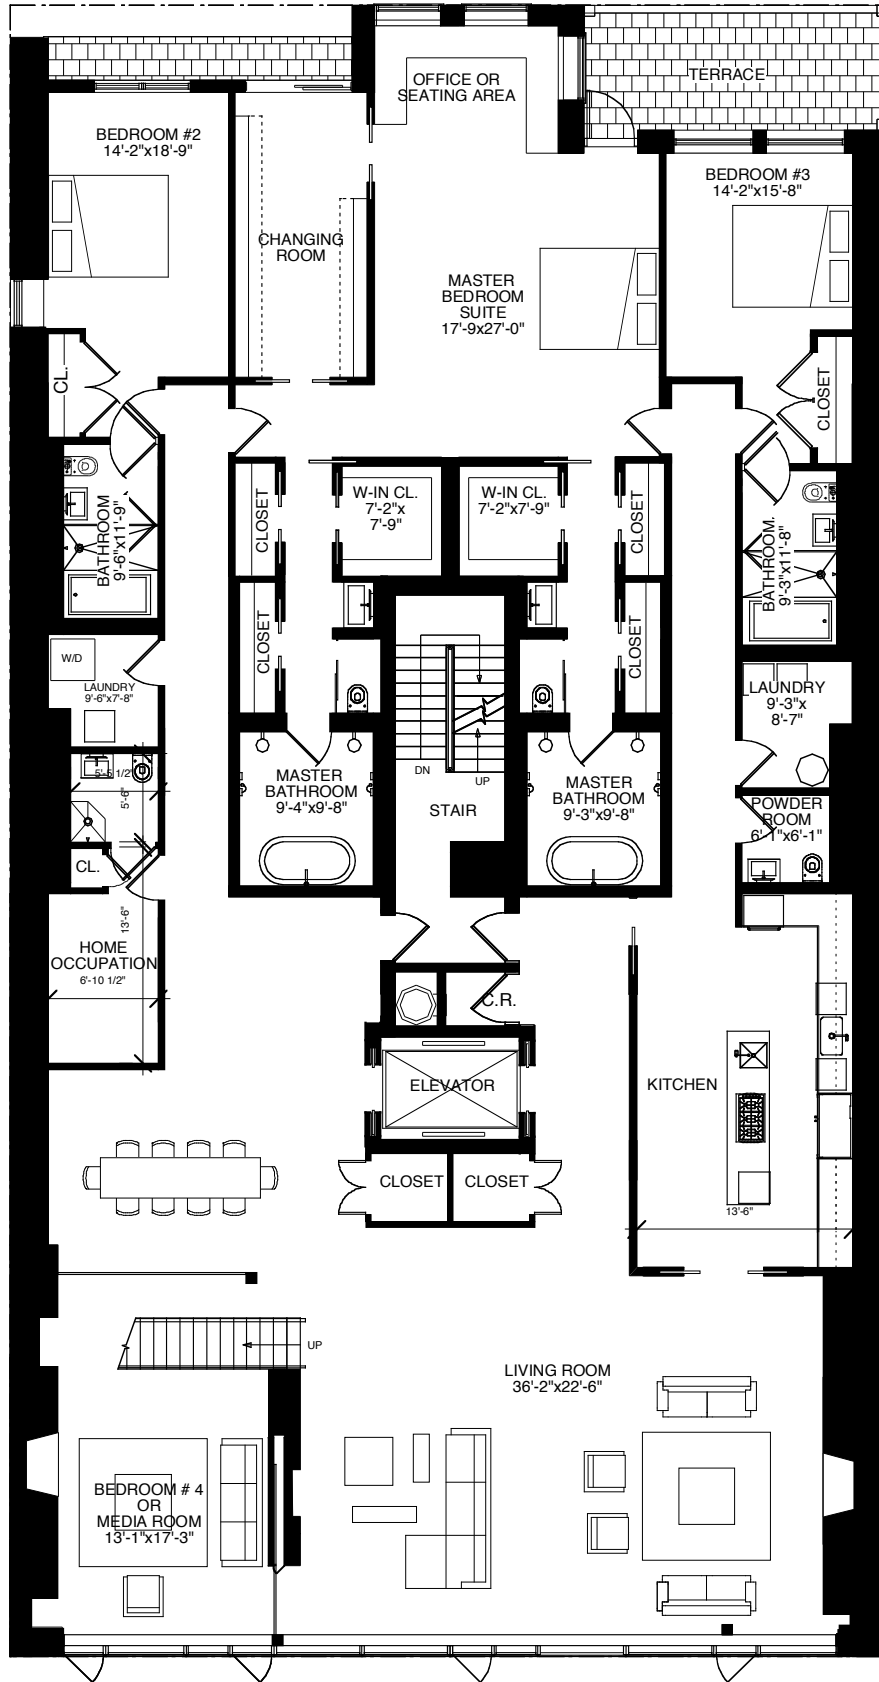

# 157 EAST 84TH STREET, NEW YORK, NY

1402 SQ. FT.

UNIT PH - PENTHOUSE

**ADG, Architecture and Design, P.C.**

The unit layout, square footage and dimensions are approximate and subject to normal construction variances and tolerances.  
Square footage exceeds usable floor area.

SCALE 0 5' 10'