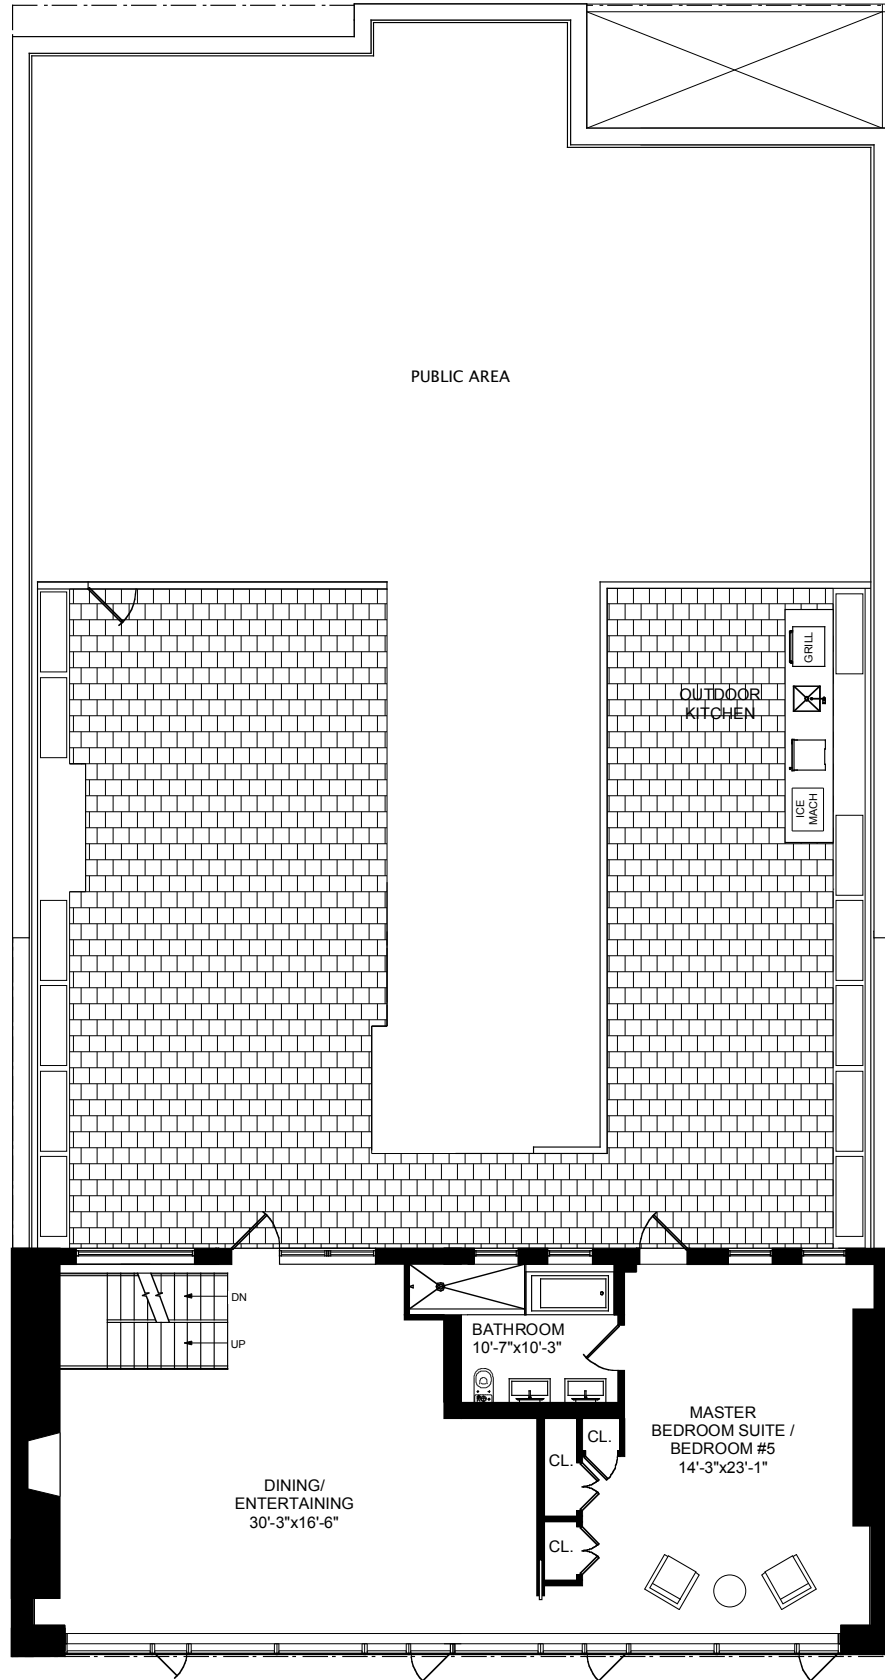

# 157 EAST 84TH STREET, NEW YORK, NY

1402 SQ. FT.

UNIT PH - PENTHOUSE

**ADG, Architecture and Design, P.C.**

The unit layout, square footage and dimensions are approximate and subject to normal construction variances and tolerances.  
Square footage exceeds usable floor area.

SCALE 0 5' 10'