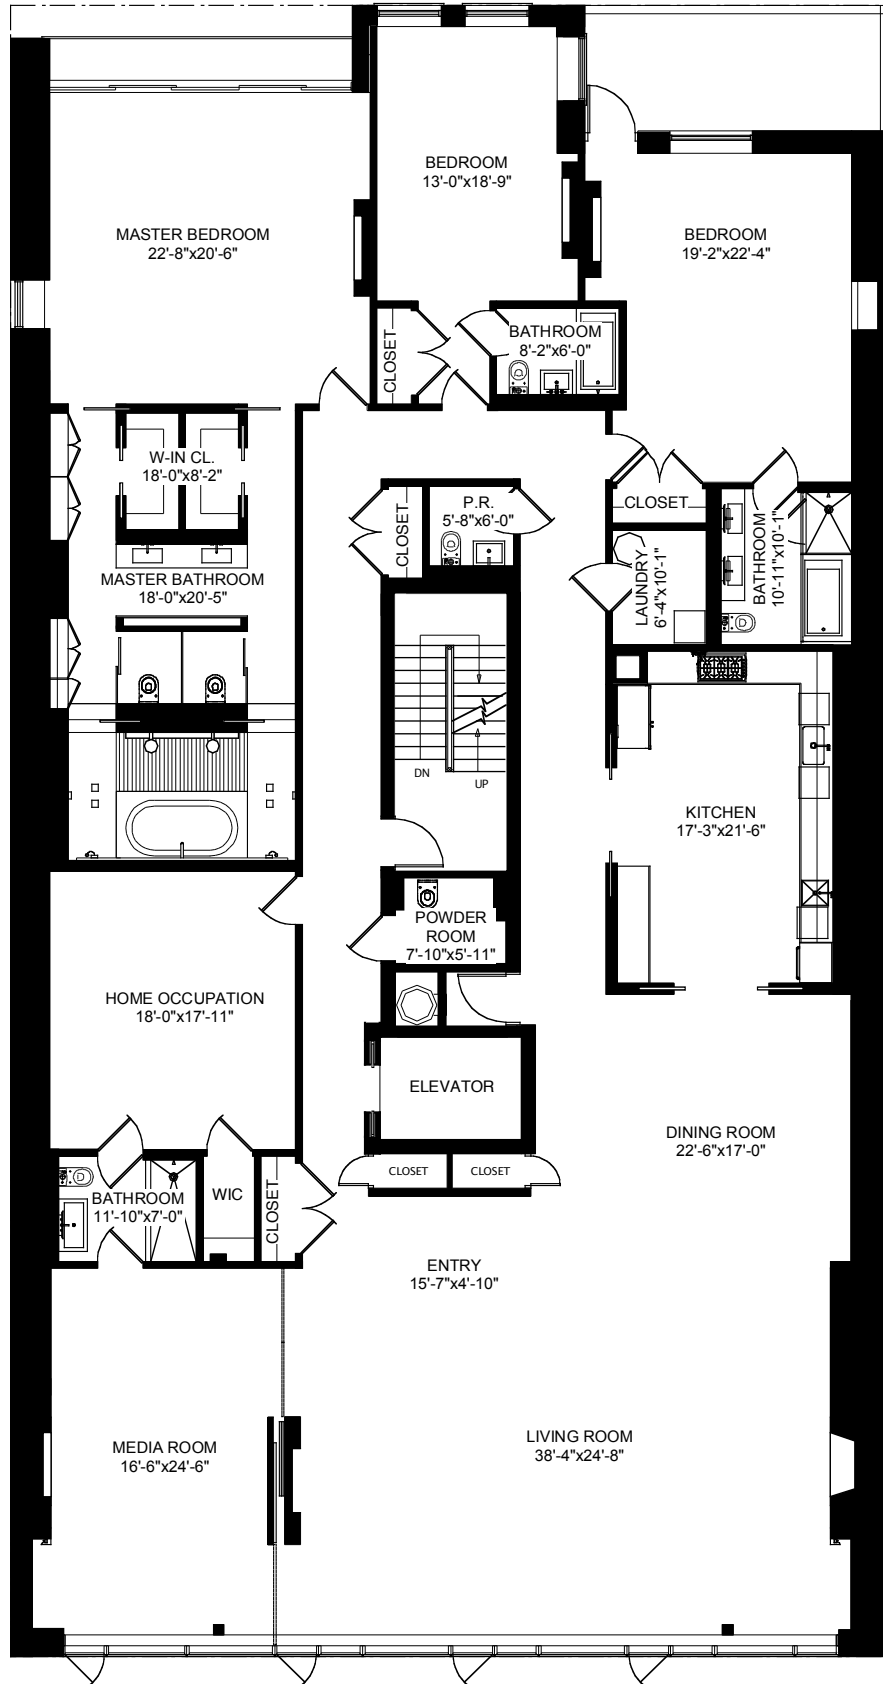

157 EAST 84TH STREET, NEW YORK, NY

UNIT 2 - SECOND FLOOR

ADG, Architecture and Design, P.C.

The unit layout, square footage and dimensions are approximate and subject to normal construction variances and tolerances.
Square footage exceeds usable floor area.

SCALE 0 5' 10'