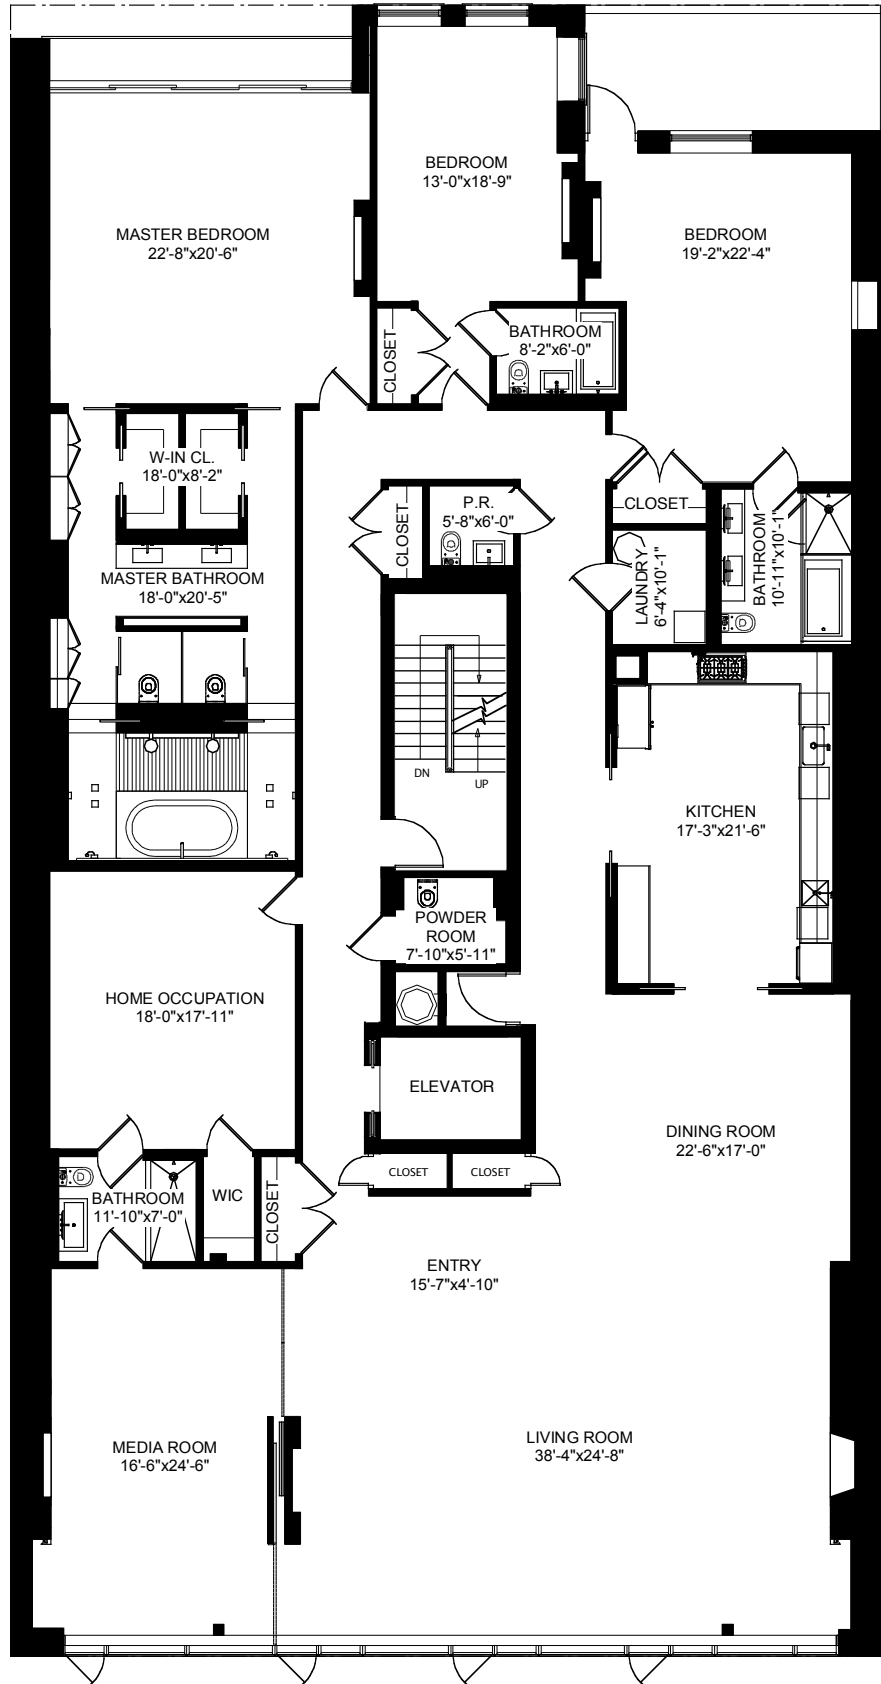

157 EAST 84TH STREET, NEW YORK, NY

UNIT 4 - FOURTH FLOOR

ADG, Architecture and Design, P.C.

The unit layout, square footage and dimensions are approximate and subject to normal construction variances and tolerances.
Square footage exceeds usable floor area.

SCALE 0 5' 10'